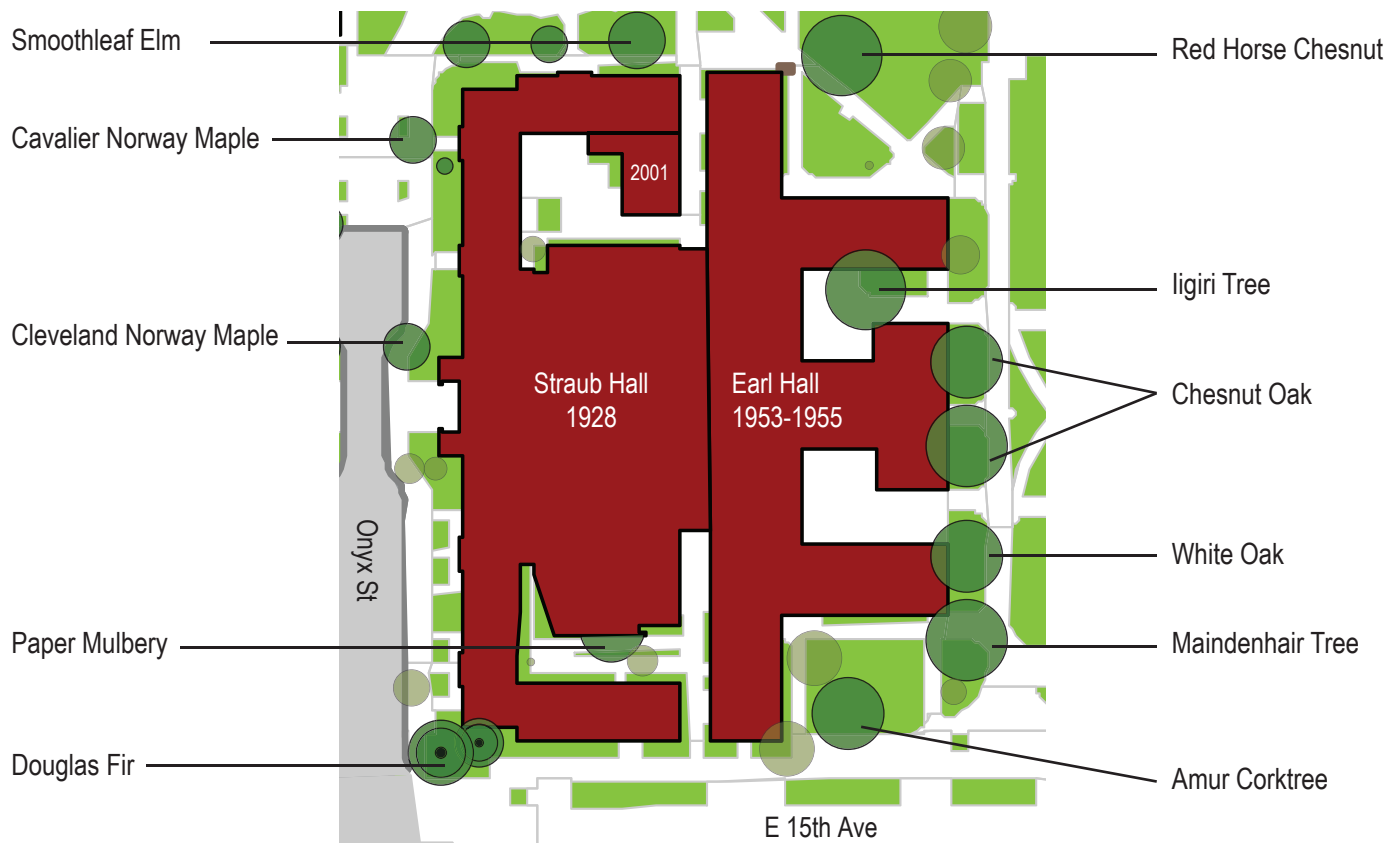

University of Oregon Cultural Resources Survey
COVER SHEET FOR GROUPED RESOURCES

Eugene, Lane County, Oregon
Summer 2006, Updated 2025

RESOURCE IDENTIFICATION

Resource group name: Straub/Earl

Resource group location: 1451 Onyx Street/1333 East 15th Avenue, University of Oregon, Eugene, OR

Number of resources within the grouping: Two

LIST OF INDIVIDUALL RESOURCES IN THE GROUPING

Building names: Straub Hall and Earl (Virgil D.) Hall Complex

SITE PLAN

RECORDING INFORMATION

Researched: Kathryn Burk, Melissa Stoller (Straub); Kathleen Mertz, Elise Mendonca (Earl), Winter 2006