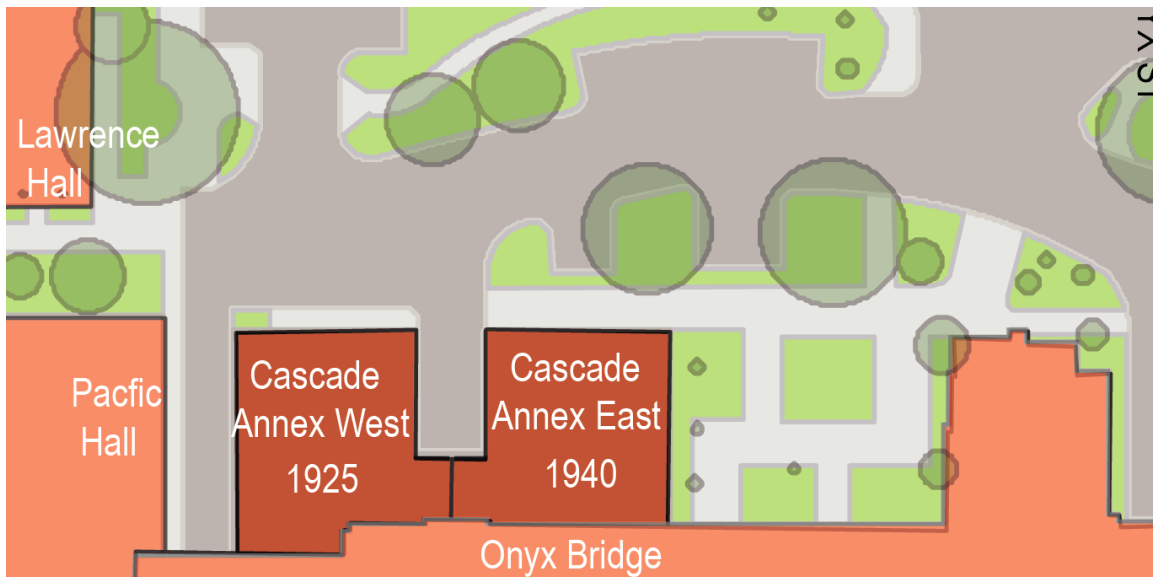

University of Oregon Cultural Resources Survey  
COVER SHEET FOR GROUPED RESOURCES  
Eugene, Lane County, Oregon  
Summer 2006

**RESOURCE GROUP IDENTIFICATION**

---

Resource group name: Cascade Annex

Resource group location: 1254/1264 Franklin Boulevard

Number of resources within the grouping: 2 buildings

**LIST OF INDIVIDUAL RESOURCES IN THE GROUPING**

---

Building names:

Cascade Annex East  
Cascade Annex West

**SITE PLAN**

---

(show all resources within this grouping and their approximate relationship to one another):