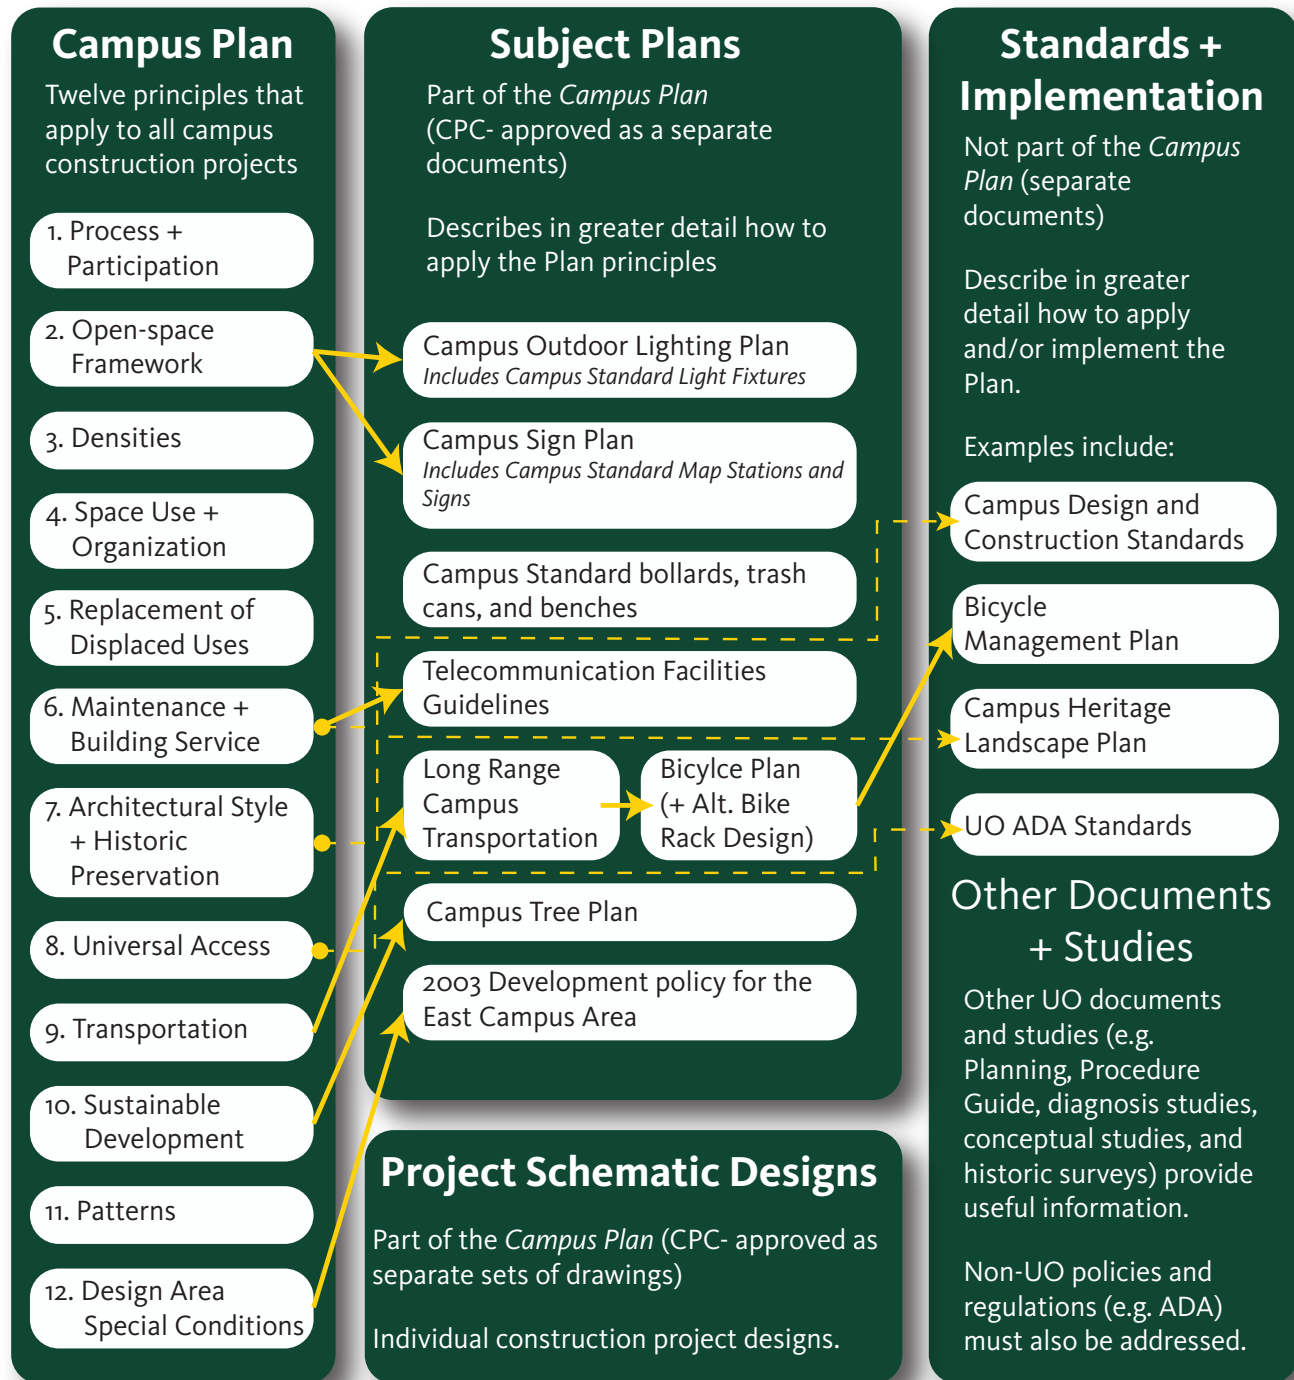

Diagram of Campus Planning Documents

The Campus Plan and all subject plans are available at the Campus Planning Office (Campus Planning and Facilities Management office or online at cpfm.uoregon.edu/campus-planning)