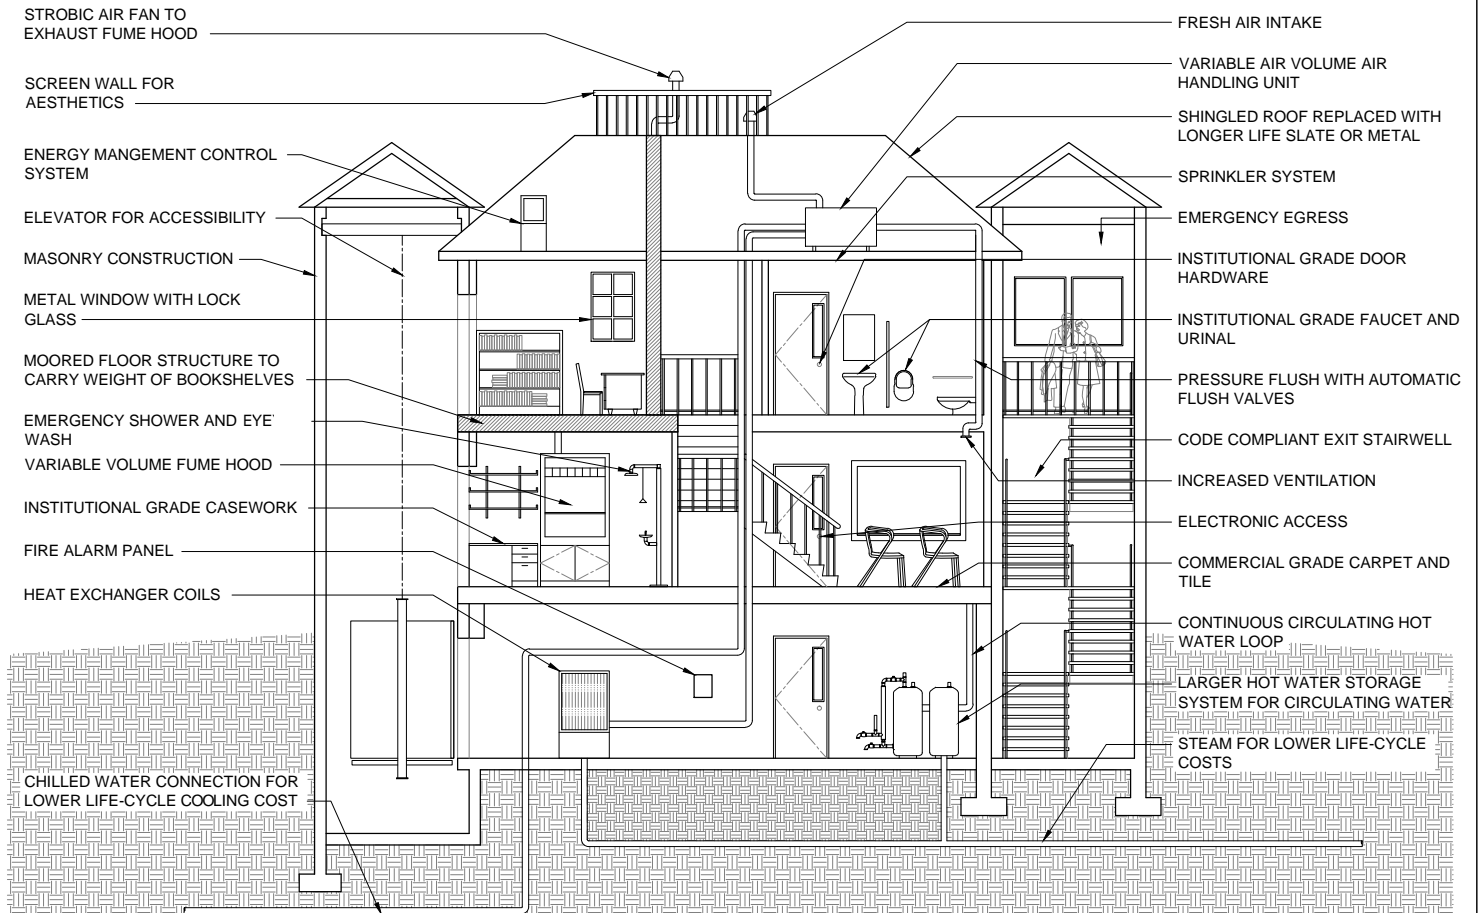

Not so obvious, but more to why the cost are so different is the gap in building science involved in commercial

construction compared to residential construction. Building codes pertaining to commercial buildings are a great deal more complex and intensive to ensure the utmost life/safety measures are in place to the public. This includes fire wall construction, seismic standards, sprinkler systems, fire alarm systems, standard lighting outputs, robust ventilation systems to name a few areas that are lacking in residential specs. Institutional, commercial buildings are actually fairly complex.

Given this level of complexity there is extensive engineering design and government review prior to building a commercial project; all of which impacts cost, but ensures a high level of safety, building sustainability, and comfort inherent to the commercial building that will last many, many years.

Below is a fun pictorial that illustrates what a typical house might require if used on campus.

BELOW IS A FUN PICTORIAL THAT ILLUSTRATES WHAT A TYPICAL HOUSE MIGHT REQUIRE IF USED ON CAMPUS.

PLANNING FOR HIGHER EDUCATION

UNIVERSITY OF OREGON