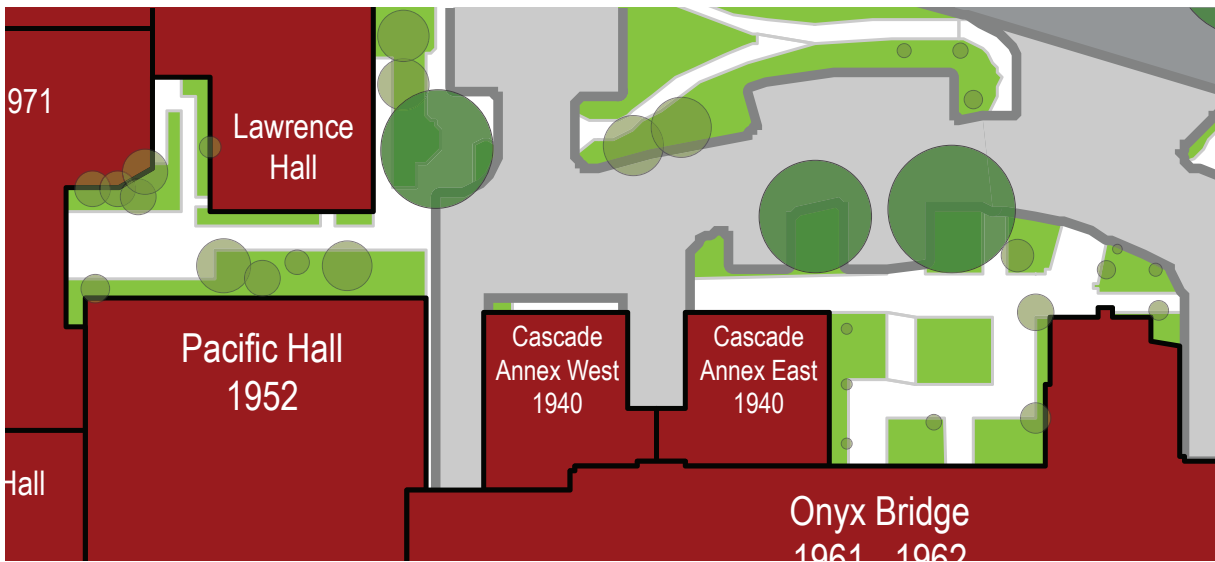

University of Oregon Cultural Resources Survey
COVER SHEET FOR GROUPED RESOURCES
Eugene, Lane County, Oregon
Summer 2006, Updated 2025

RESOURCE IDENTIFICATION

Resource group name: Cascade Annex
Resource group location: 1254/1264 Franklin Boulevard
Number of resources within the grouping: 2 buildings

LIST OF INDIVIDUALL RESOURCES IN THE GROUPING

Building names:

Cascade Annex East
Cascade Annex West

SITE PLAN

RECORDING INFORMATION

Researched: Kathleen Mertz and Elise Mendonca
Recorded: Susan Johnson and University Planning Office, Summer 2006